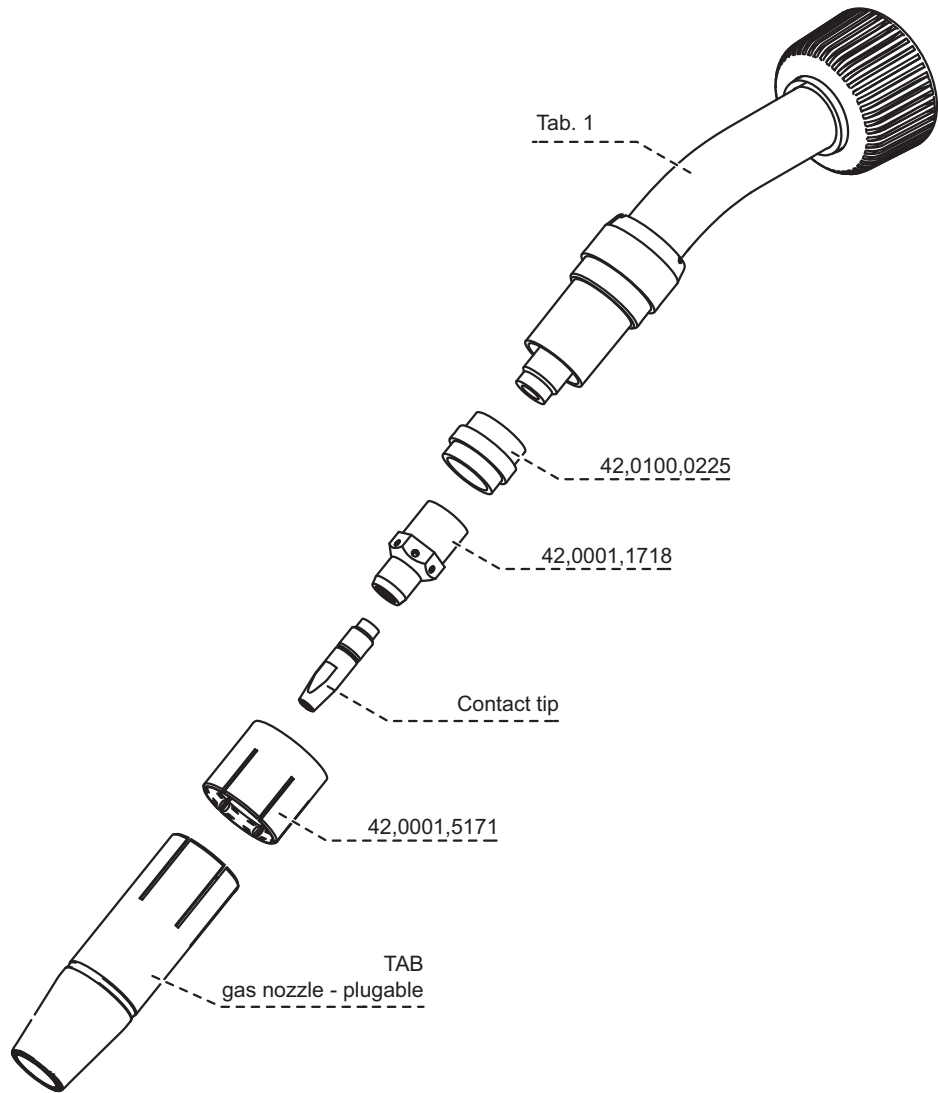

TAB. gas nozzle plugable	d1		d2		d3		L			Part No.
	mm	inch	mm	inch	mm	inch	mm	inch		
	17	.669	20	.787	.20	.787	66	2.598	Fe, CuSi AlMg, AlSi	42,0001,5172
	12	.472	20	.787	.15	.590	66	2.598	Fe, CuSi AlMg, AlSi	42,0001,5173 x)
	10	.393	20	.787	.13	.511	66	2.598	Fe, CuSi AlMg, AlSi	42,0001,5174
	12	.472	20	.787	.xx	.xx	62,5	2.460	Fe, CuSi AlMg, AlSi CrNi	42,0001,6010