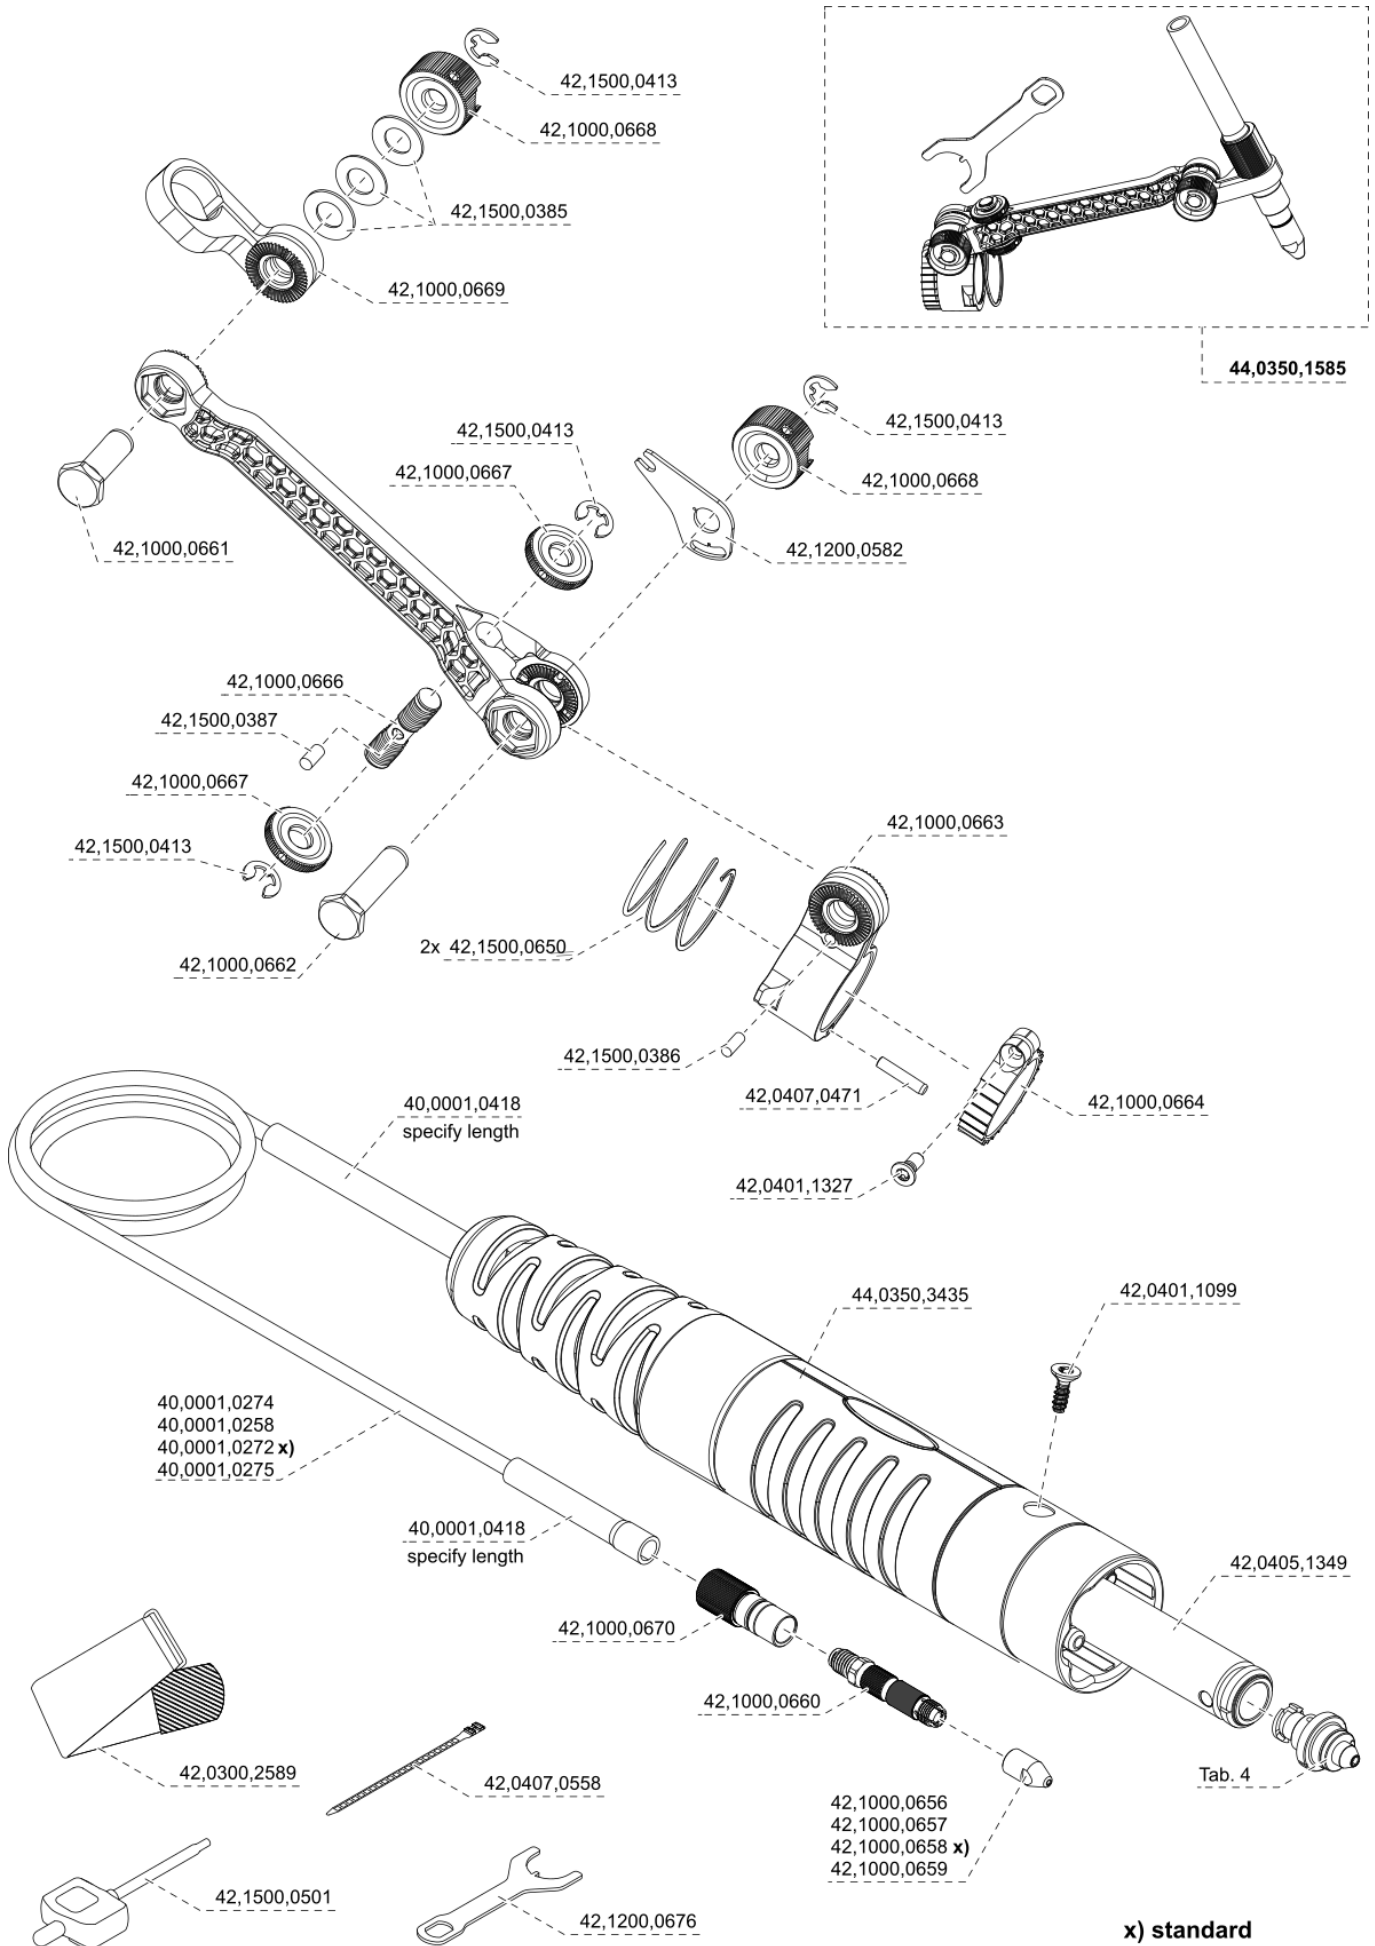

TAB. 4 clamping piece

CW FSC-T/5m/1.2 (44,0350,1493)